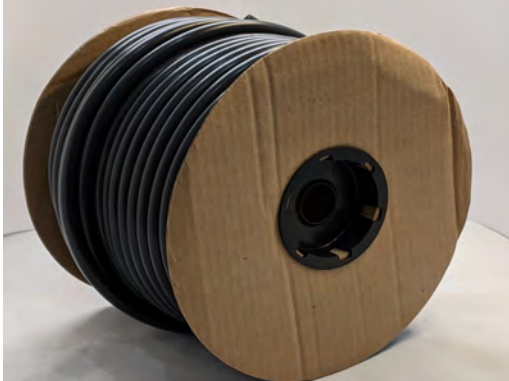

Stealth Barbed Watering System

FLT-030 DIN Vent Adapter for Stealth Valves, (24 pack)

FLT-068 Twist-Lock Male Input Coupling for Stealth Watering Systems (6 pack)

Sold as a 10 Pack

FLT-093 Tubing Cutter for Speed Tubing (Water Injector Spider & Stealth Watering Systems)

FLT-099 Standard Input Coupling and Filter Assembly for Stealth Barbed Watering System, 10 pack

FLT-108 Tubing, 100', Black PVC Tubing, Barbed Stealth

FLT-104 Input Filter used in Stealth Barbed Input Assembly, with collars (6 pack)

FLT-105 End Caps for Stealth Barbed Watering Systems, 50 pack

FLT-BL1 Barbed Stealth Float, Loose, Black

FLT-BLD1 Stealth Barbed Valve, Single, with DIN Adapter

INJ-198 Tubing, 25 feet 1/2" OD

INJ-601 Collar Installation Tool

INJ-608 Collars for Water Injectors & Stealth Systems (25 Pack)

FLT-117 Tubing, 200', Black PVC, Stealth Barbed

Philadelphia Scientific LLC
207 Progress Drive Montgomeryville, PA 18936 USA
P: 215.616.0390 F: 215.616.0500 www.phlsci.com