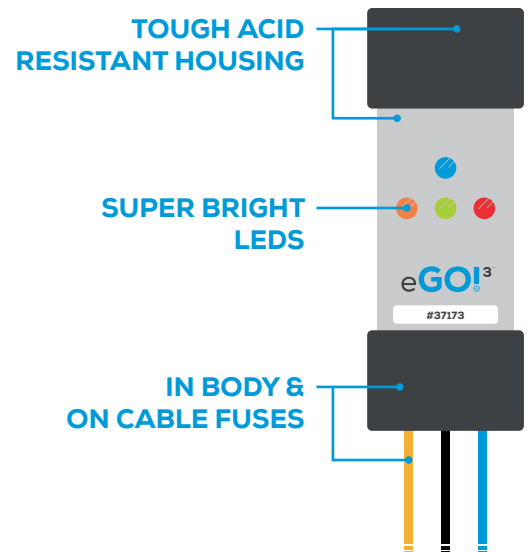

WWW.PHLSCI.COM

Philadelphia Scientific LLC
P: +1 (215) 616 0390
E: info@phlsci.com

Philadelphia Scientific EMEA
P: +44 (0) 1204 467777
E: info@ps-europe.net

Philadelphia Scientific ASIA PACIFIC
P: +61 (2) 8004 2447
E: info@phlsci.com.au