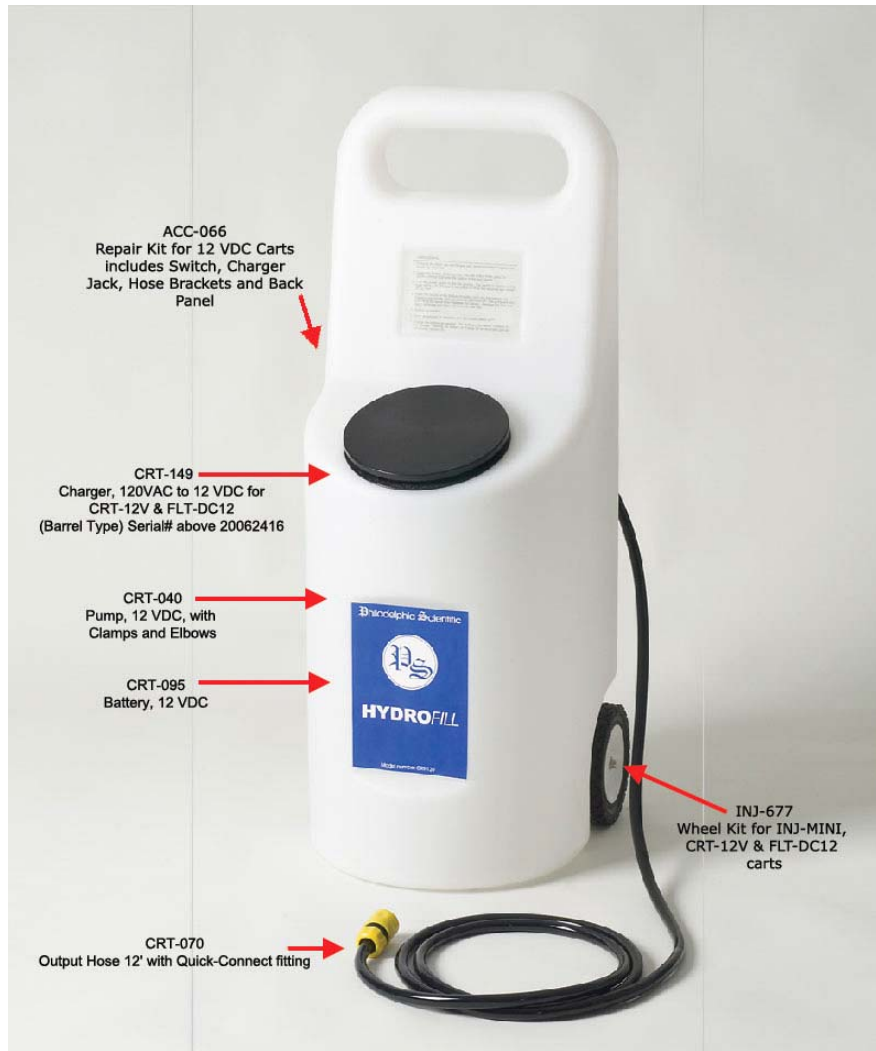

HYDROfill 10 Gallon Mobile Water Supply Cart for use with Guns ONLY, DC powered

ACC-066 Repair Kit for 12 VDC Carts includes Switch, Charger Jack, Hose Brackets and Back Panel

CRT-040 Pump, 12 VDC, with Clamps and Elbows

CRT-070 Output Hose 12' with Quick-Connect fitting

CRT-095 Battery, 12 VDC

CRT-149 Charger, 120VAC to 12 VDC for CRT-12V & FLT-DC12 (Barrel Type) Serial# above 20062416

INJ-677 Wheel Kit for INJ-MINI, CRT-12V & FLT-DC12 carts