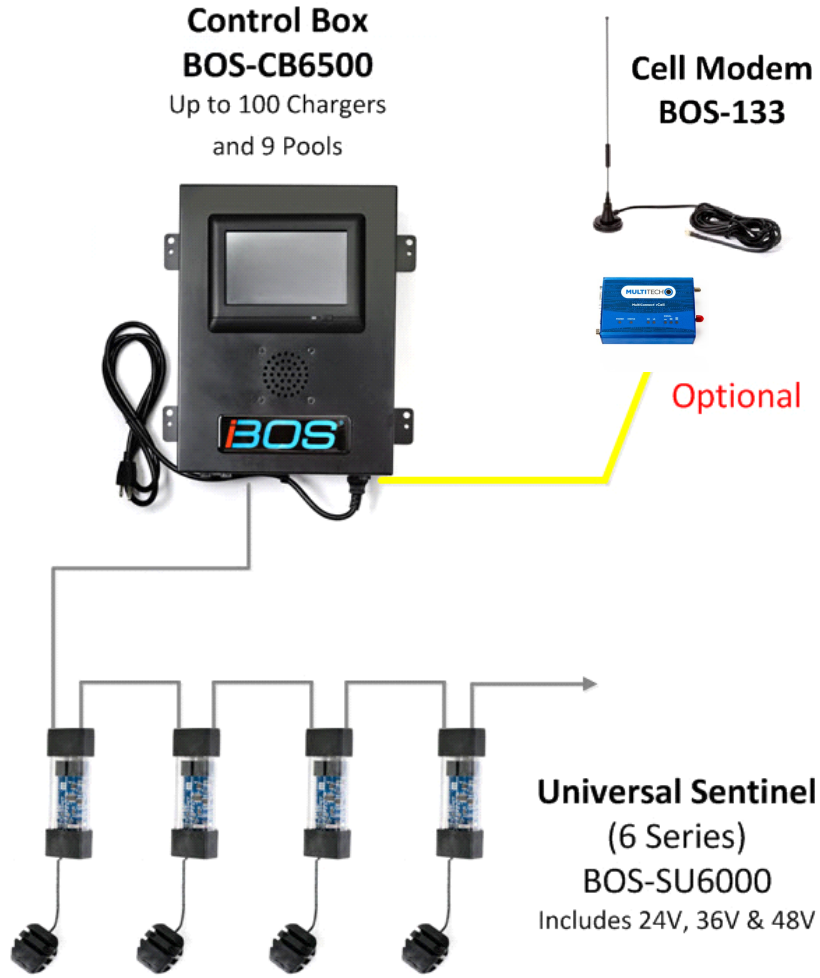

iBOS Plus

BOS-143 25ft Data Cable and Coupler

BOS-150 UPS Backup and Surge Protector

BOS-159 Custom Data Cable Kit

BOS-161 100ft Data Cable and Coupler

BOS-163 20ft Wireless Display Antenna Extension Cable

BOS-176 Remote Charging Cradle For Barcode Scanner

BOS-177 Primary Charging Cradle, Bluetooth, Barcode Scanner

BOS-179 Outdoor Antenna, Cell Modem

BOS-181 Signal Enhancer for Cellular Data Modem (Indoor)