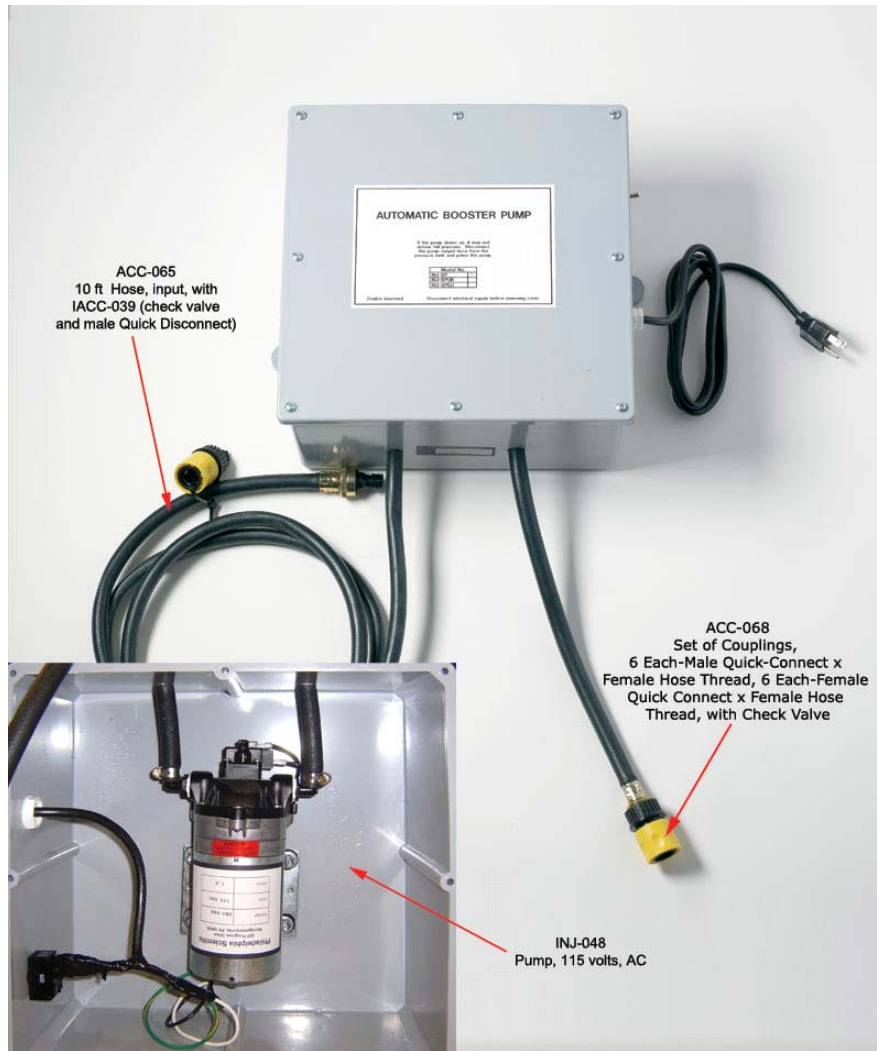

Booster Pump, used for filling Bladder Tanks

ACC-068 Set of Couplings, 6 Ea. Male Quick-Connect x Female Hose Thread & 6- ea. Fem Quick Connect x Fem Hose Thread, w/Check Valve

INJ-048 Pump, 115 VAC, for INJ-BP, includes clamps & elbows

INJ-527 Quick-Connect FxF Thread (No Check Valve) (6 pack)

Philadelphia Scientific LLC
207 Progress Drive Montgomeryville, PA 18936 USA
P: 215.616.0390 F: 215.616.0500 www.phlsci.com

DOC0111
11 / 2015

© 2015 Philadelphia Scientific LLC All Rights Reserved. Philadelphia Scientific and the PS logo are registered trademarks of Philadelphia Scientific LLC. Water Injector System and BoosterPump are trademarks of Philadelphia Scientific LLC. E&O.E.